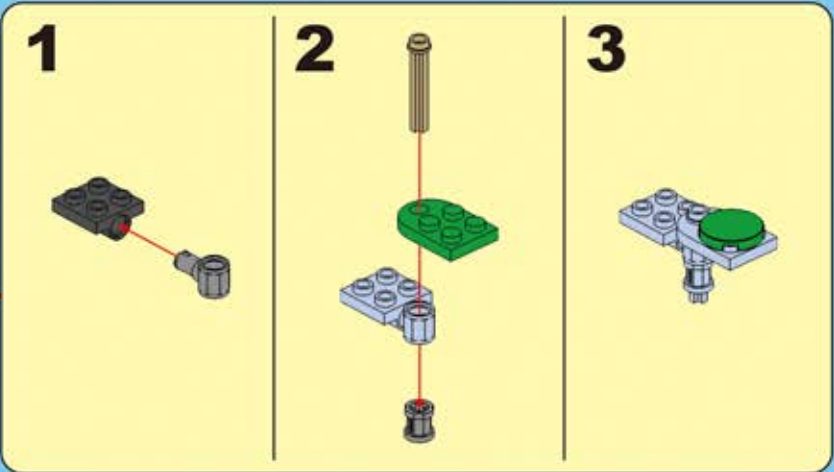

CaDA[®]

J U S T M O V E I T

TYPE 99A TANK

Scan the QR code
and watch video

C82001
1707PCS

 **Detachable Engine**

B49

B50