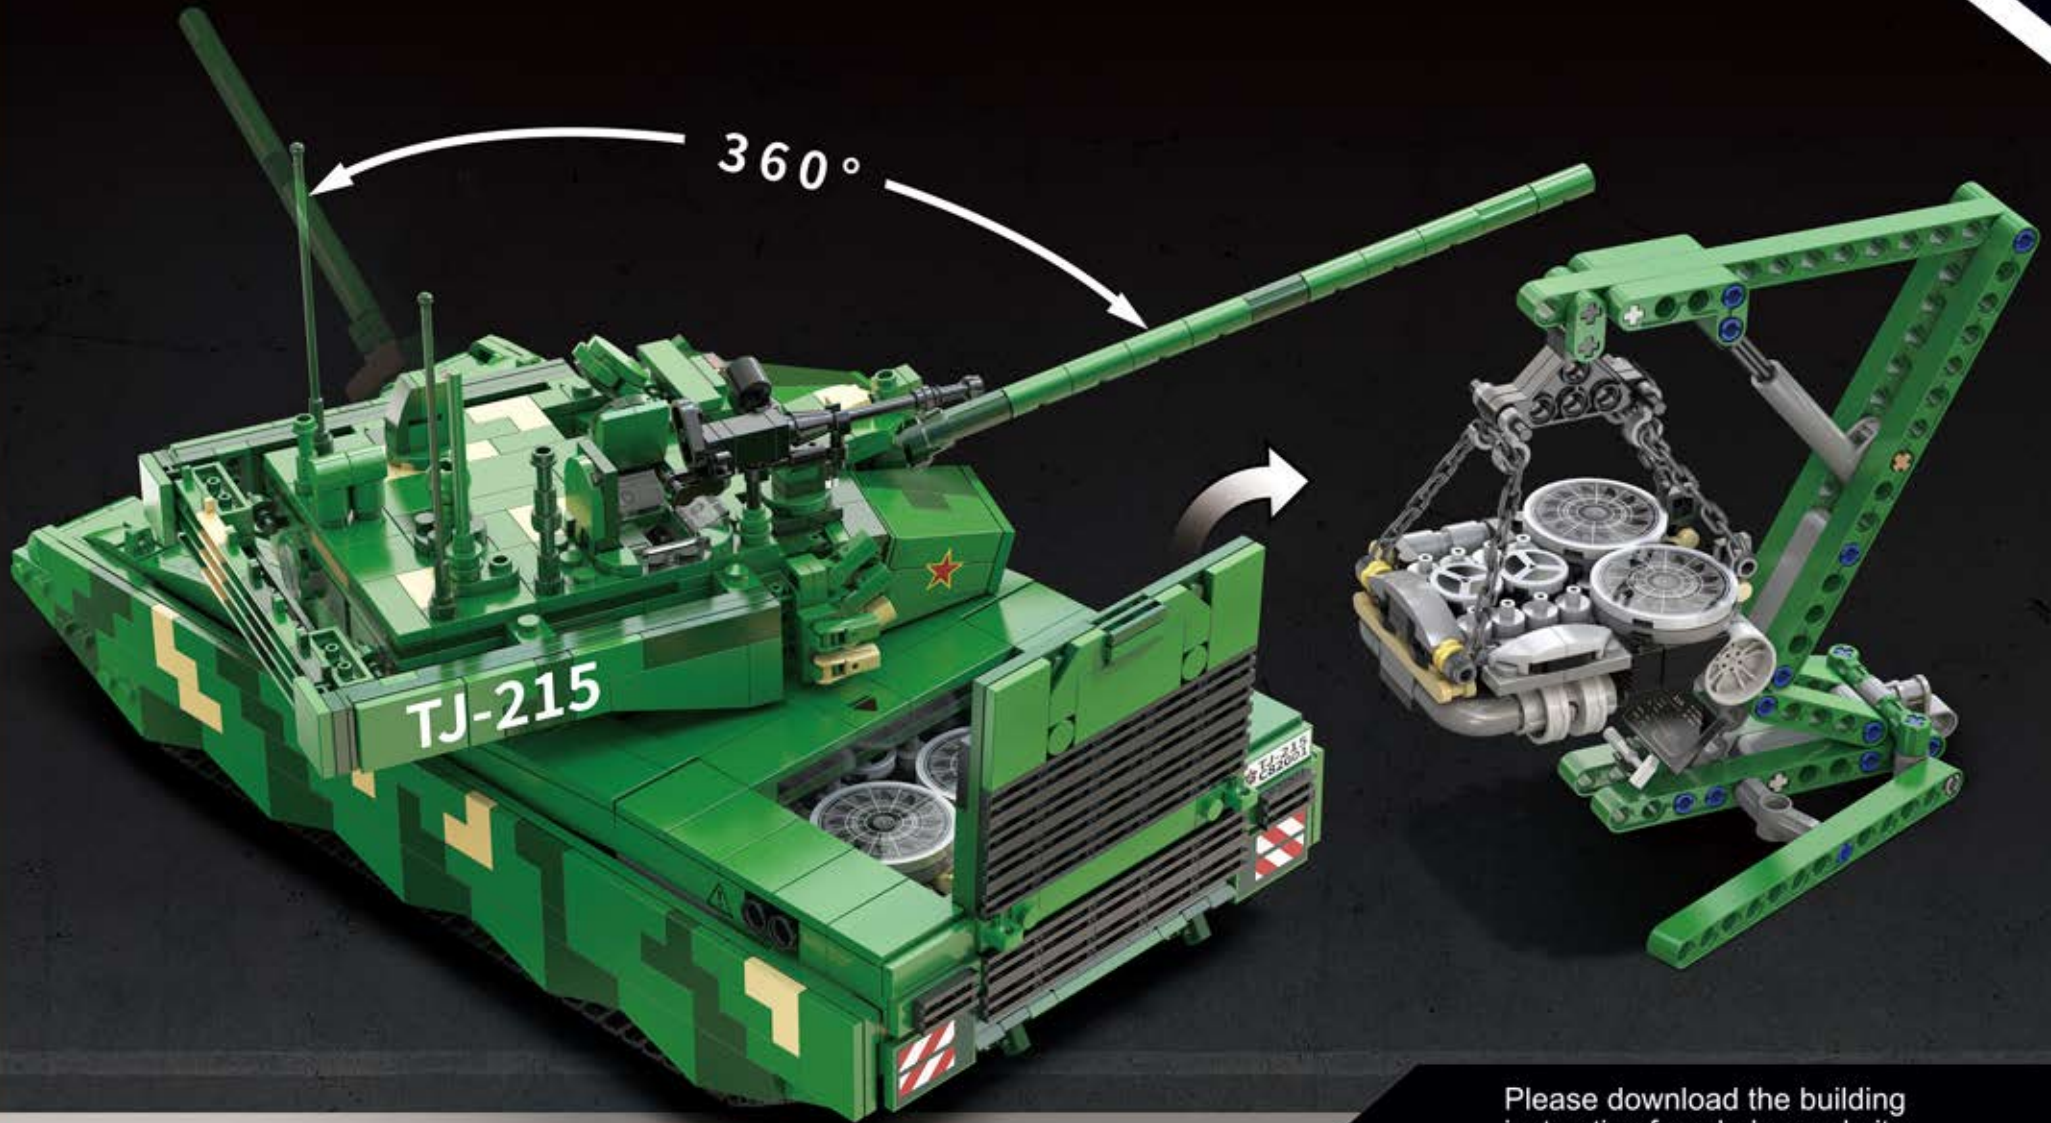

CaDA®

TYPE 99A TANK

Scan the QR code
and watch video

Please download the building
instruction from below website.

en.doubleeagle-group.com