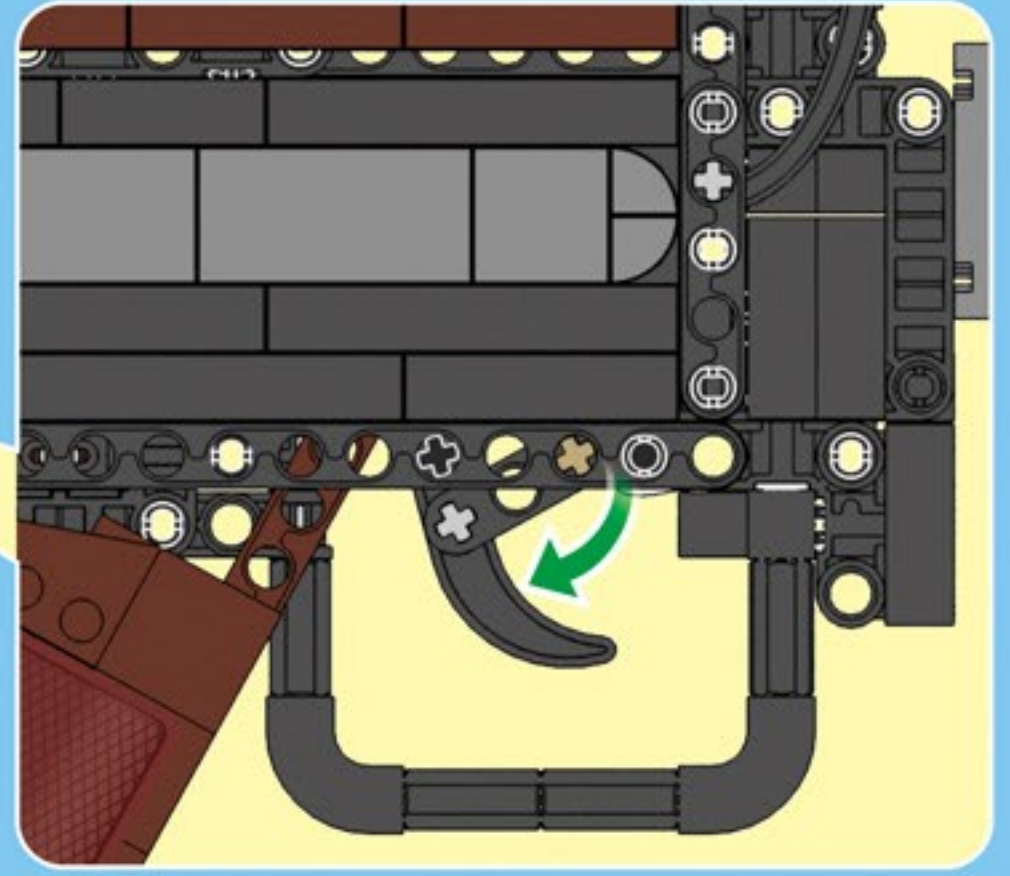

G2

G3

G5

G7

	3		5	1:1
--	---	--	---	------------

G9

G10

 
本产品以上图示为弹射物，请勿将其他物件放进产品发射。
The projectile in above photo is designed for this product, do not put in other objects instead.

Holographic function sight mirror

Two Times Scope

Eight Times Scope

Note: accessories have to be purchased separately.

Please download the building instruction from below website.

 en.doubleeagle-group.com