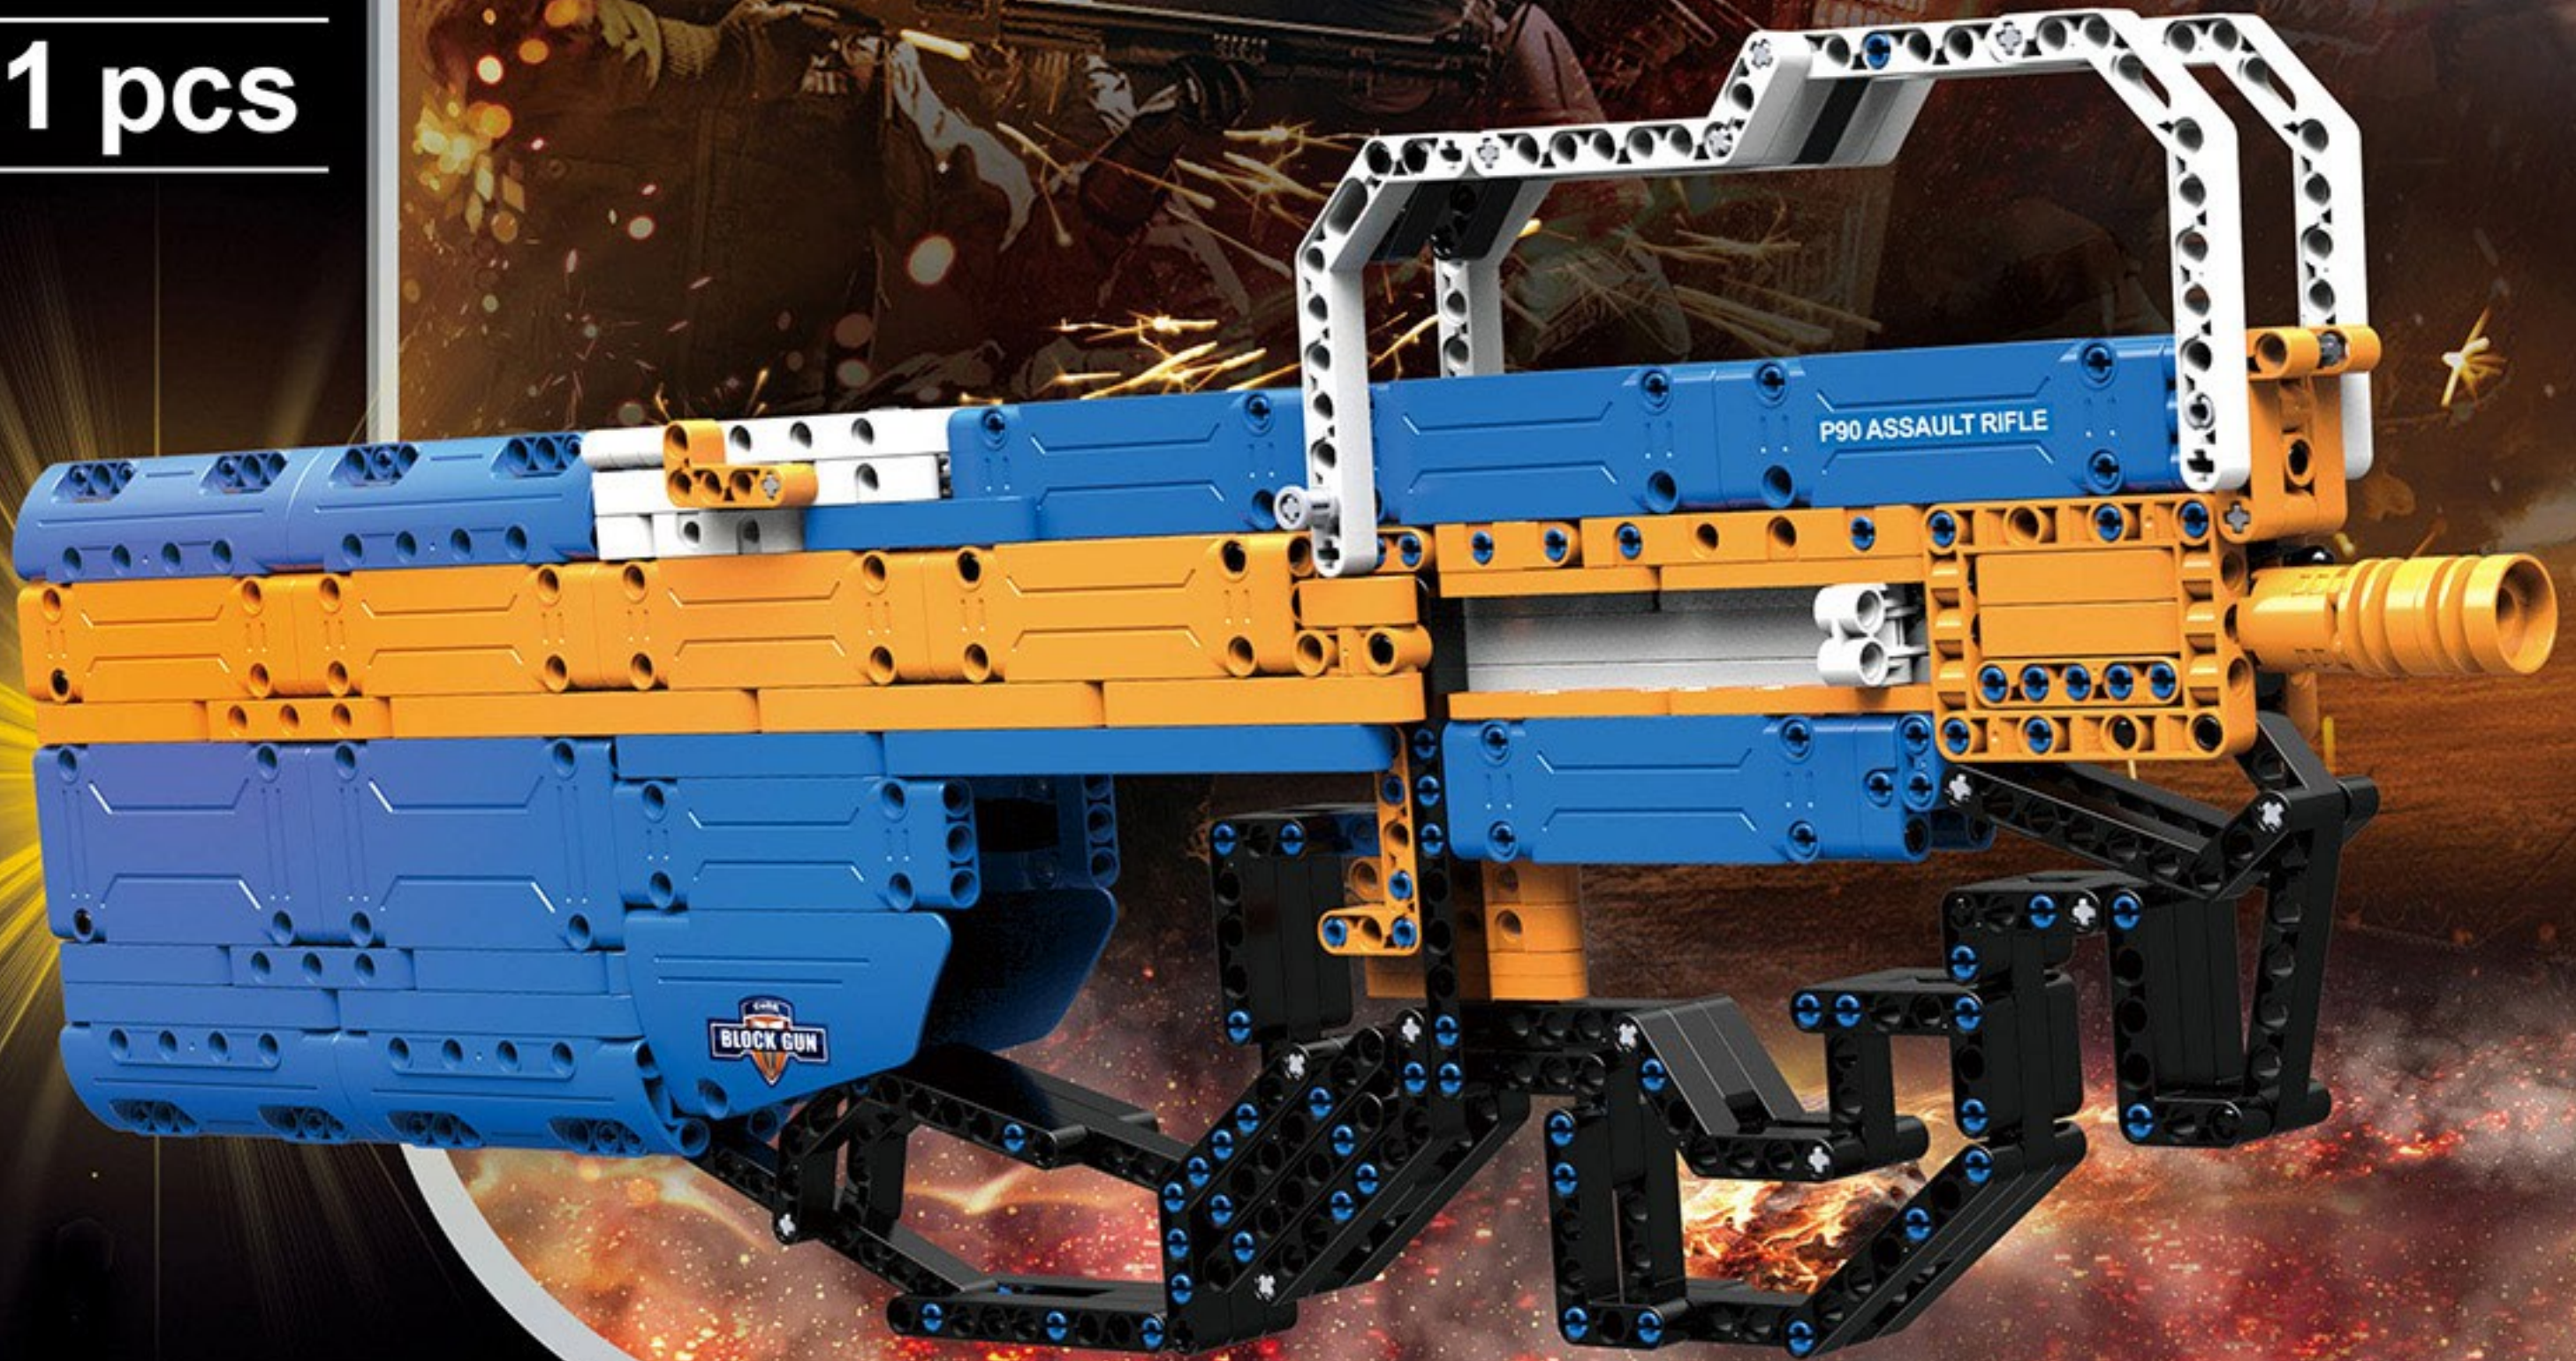

CaDA

8+

C81003

581 pcs

deTECH

P90
ASSAULT RIFLE

1

2